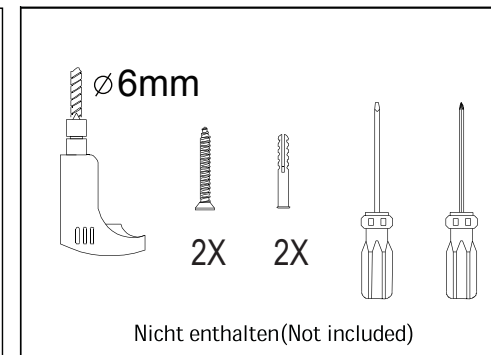

EGLO

Art.-Nr.: 98605

A

B

C

D

Driver Installation (Fig.1)

E